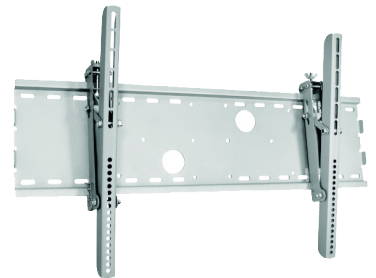

LCD Monitor Sale

- 19" BenQ G922HD 720P HD (MO1167) \$115
 21.5" BenQ G2220HD 1080P HD (MO1125) \$149
 20" LG W2043T 1600*900 (MO1253) \$139
 21.5" LG W2243T 1080P HD (MO1250) \$175

ASUS eeePC 1005HA

(NB4071)

10.1" - 1GB + 250GB

Windows 7 - 10.5 Hrs Running

\$419

LCD Wall Mount Kits

- | | |
|-------------------------------|------|
| AC1049 flex design, up to 20" | \$39 |
| MO1142 36" - 65" | \$65 |
| MO1143 10" - 24" | \$35 |